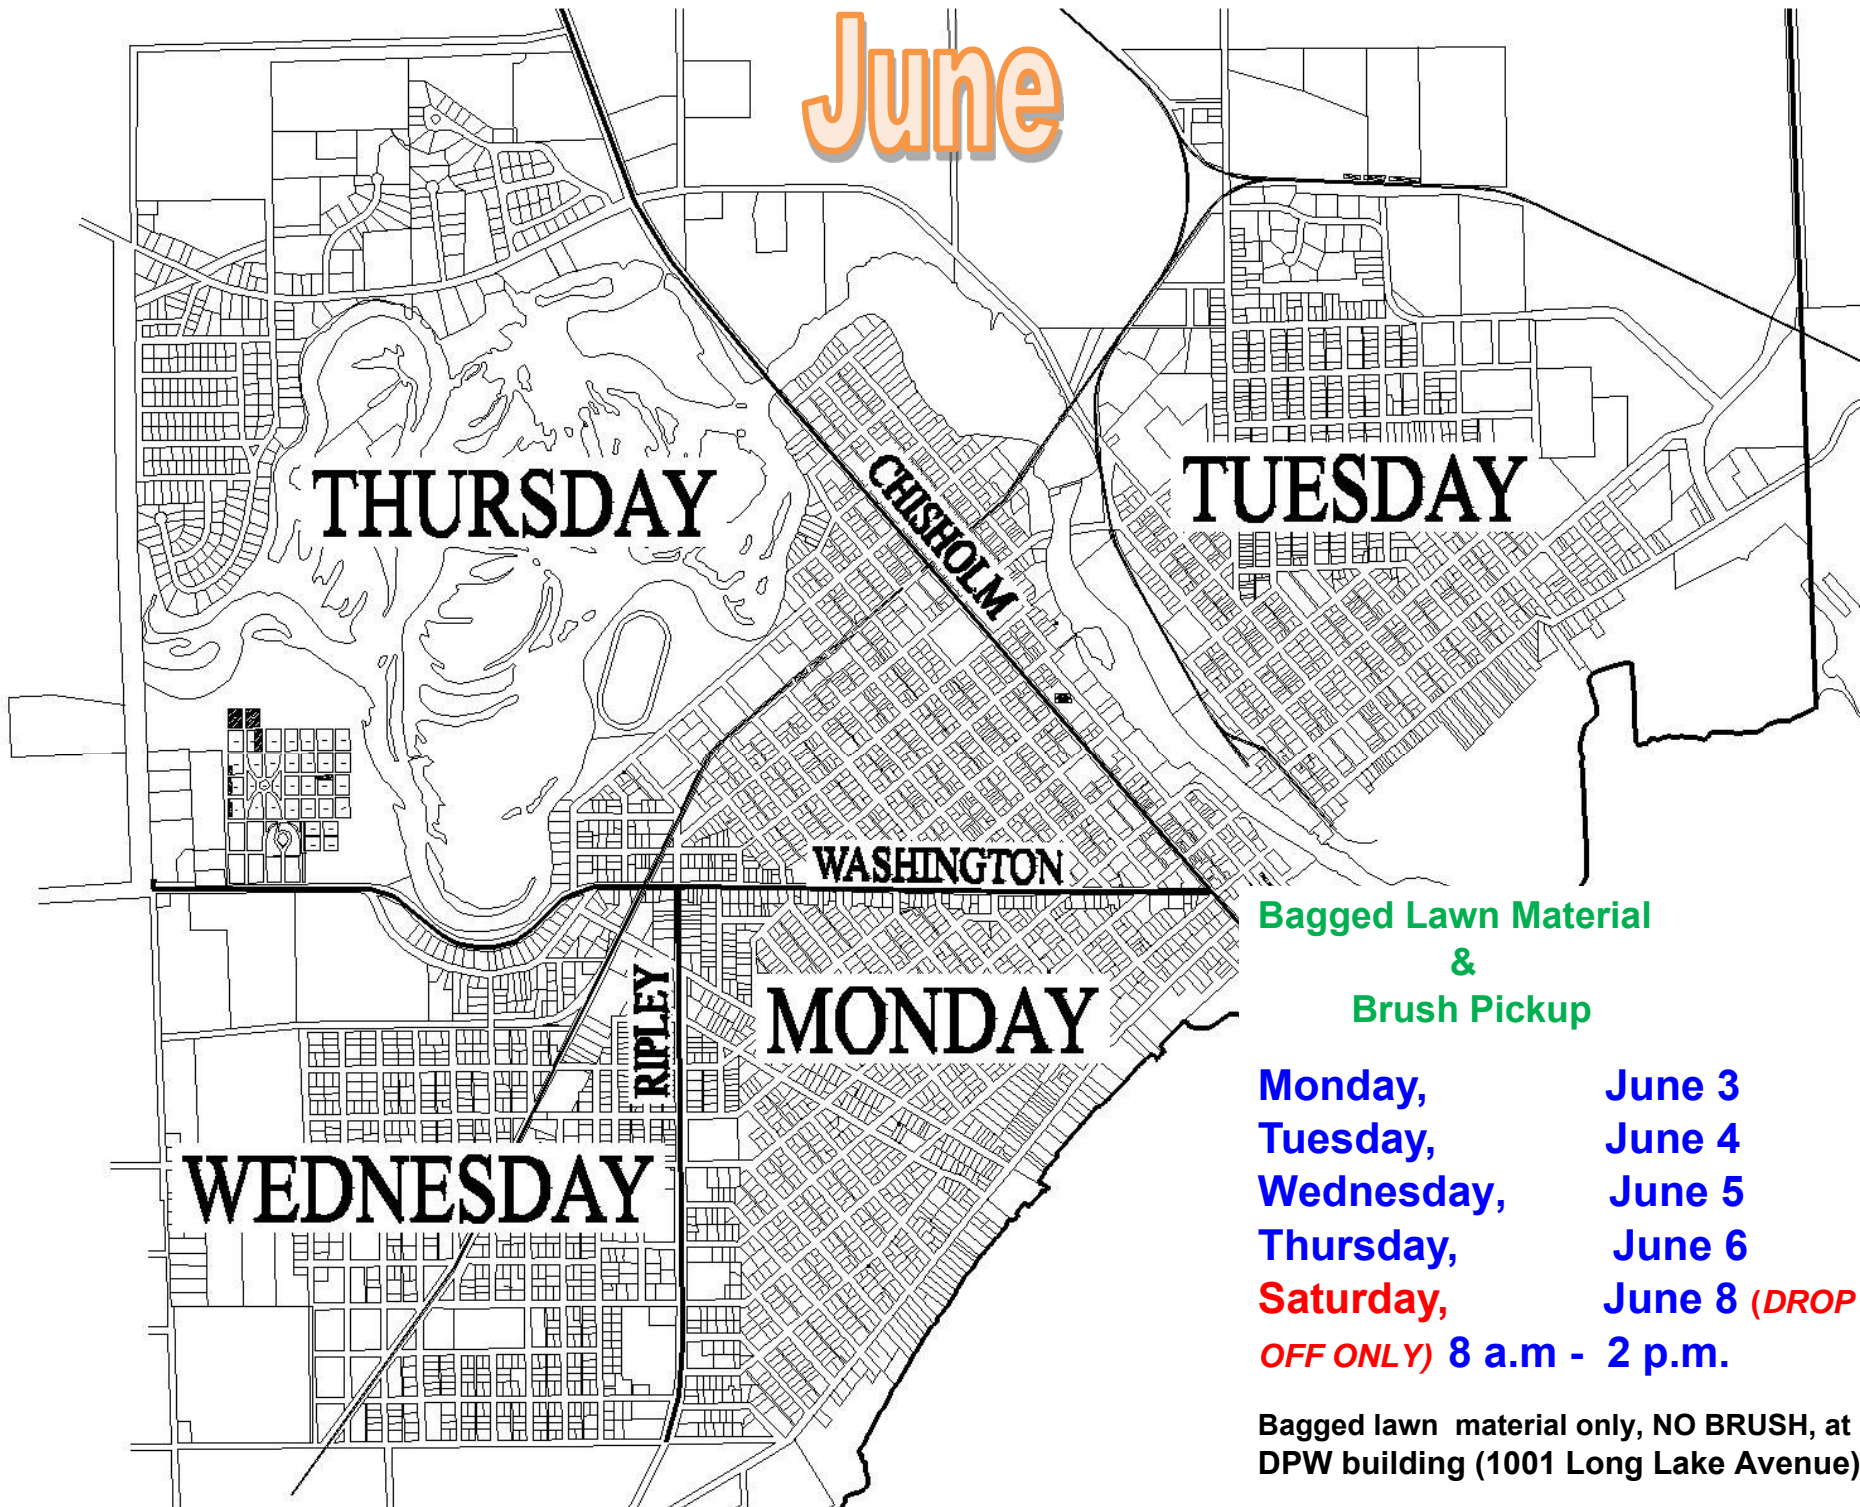

# June

**THURSDAY**

**TUESDAY**

**WASHINGTON**

**MONDAY**

**WEDNESDAY**

**RIPLEY**

**CHISHOLM**

**Bagged Lawn Material  
&  
Brush Pickup**

<b>Monday,</b>	<b>June 3</b>
<b>Tuesday,</b>	<b>June 4</b>
<b>Wednesday,</b>	<b>June 5</b>
<b>Thursday,</b>	<b>June 6</b>
<b>Saturday,</b>	<b>June 8 (DROP OFF ONLY) 8 a.m - 2 p.m.</b>

Bagged lawn material only, NO BRUSH, at DPW building (1001 Long Lake Avenue)