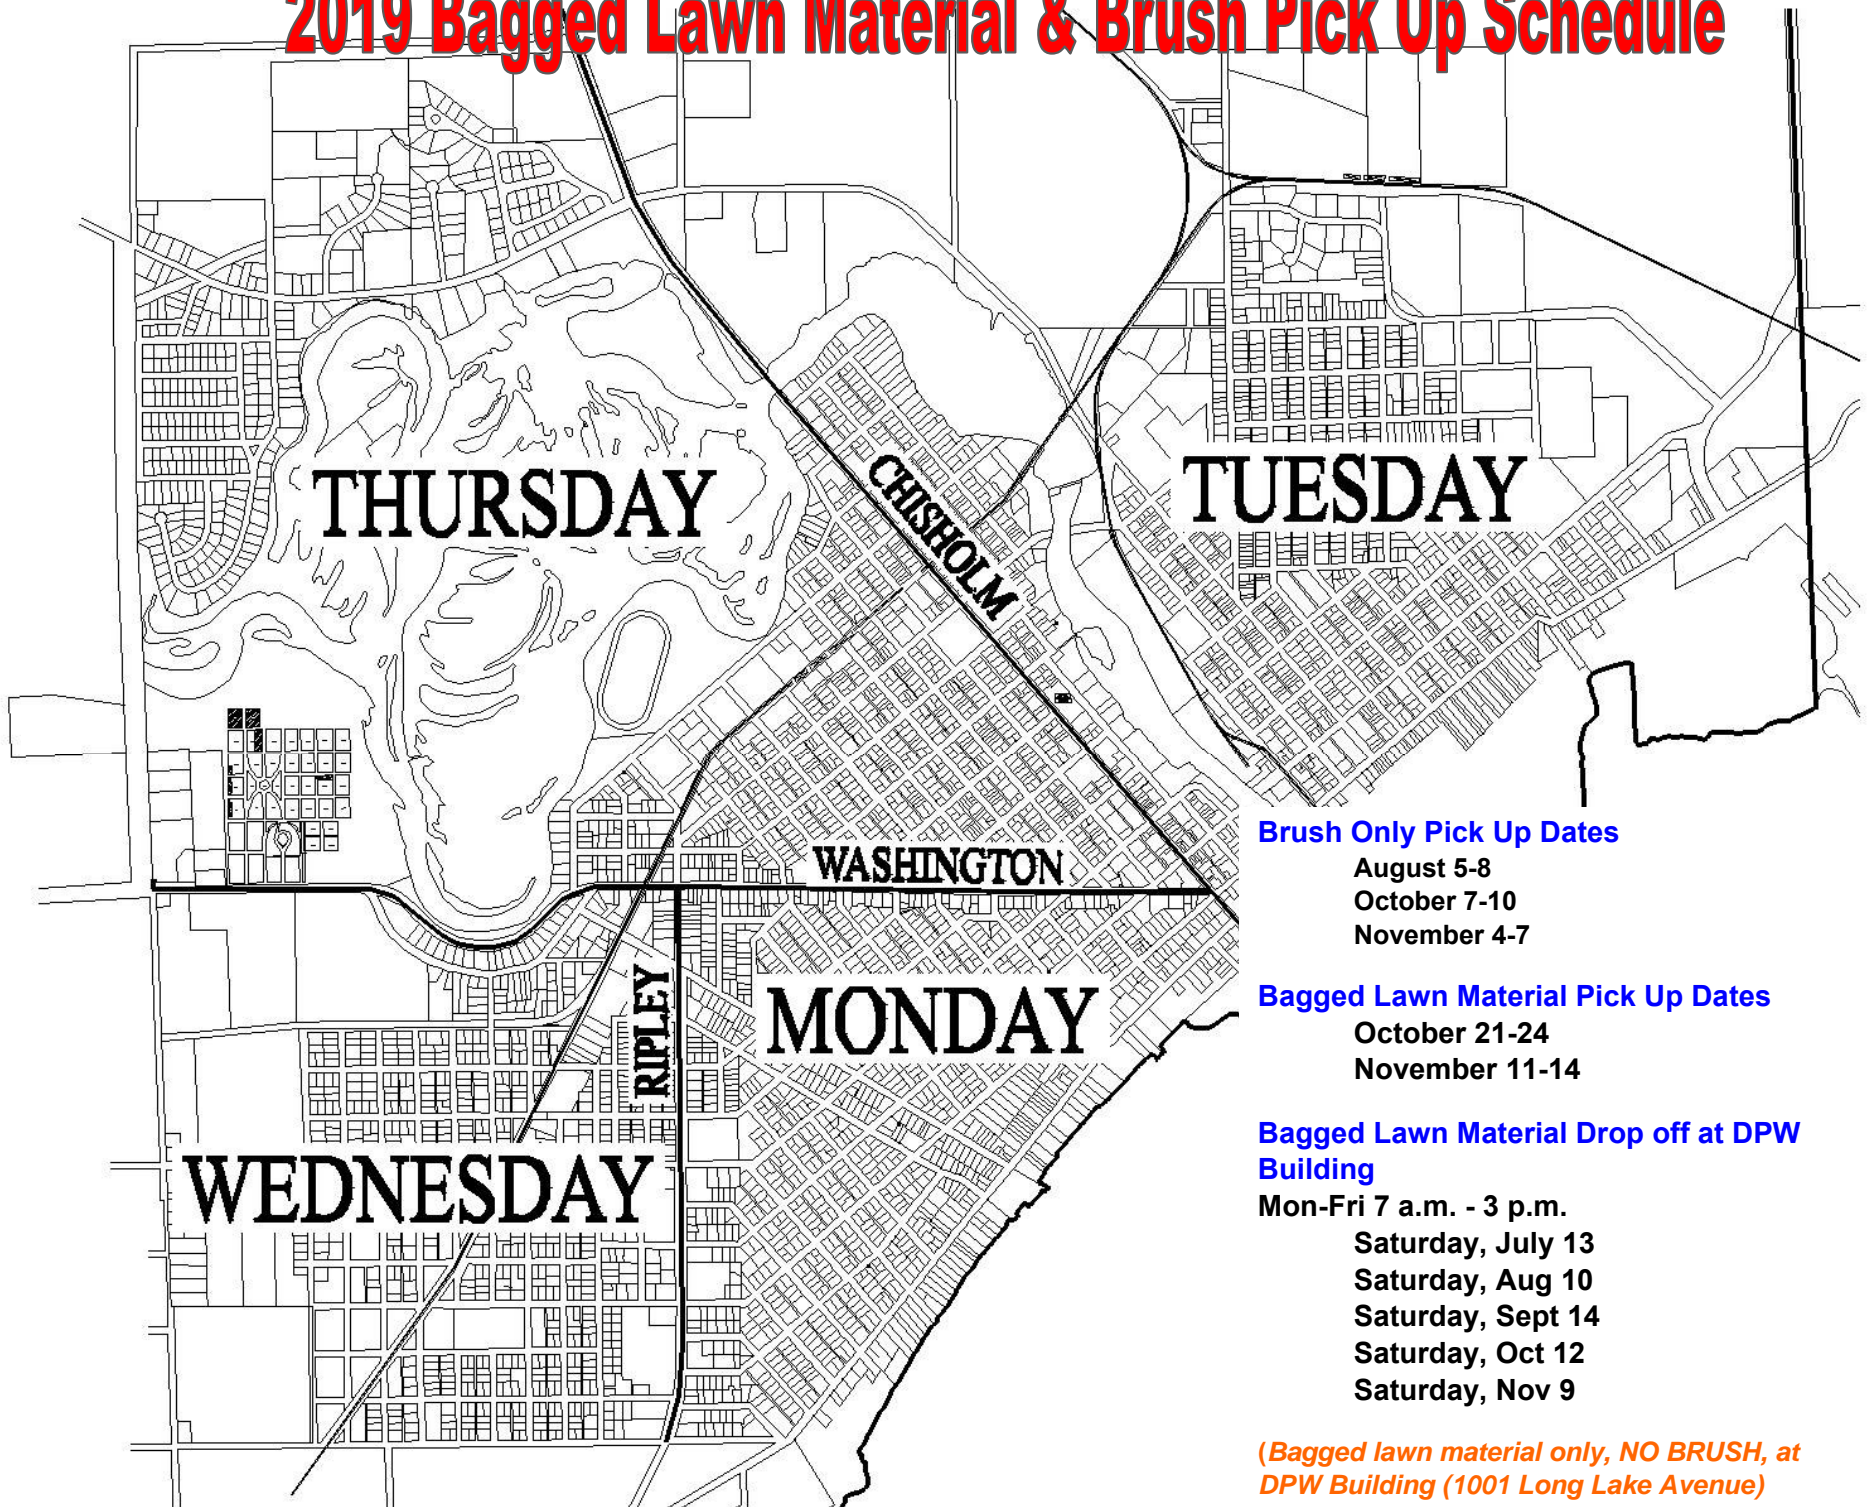

2019 Bagged Lawn Material & Brush Pick Up Schedule

Brush Only Pick Up Dates

August 5-8
October 7-10
November 4-7

Bagged Lawn Material Pick Up Dates

October 21-24
November 11-14

Bagged Lawn Material Drop off at DPW Building

Mon-Fri 7 a.m. - 3 p.m.
Saturday, July 13
Saturday, Aug 10
Saturday, Sept 14
Saturday, Oct 12
Saturday, Nov 9

(Bagged lawn material only, NO BRUSH, at DPW Building (1001 Long Lake Avenue)

Tentative schedule subject to change