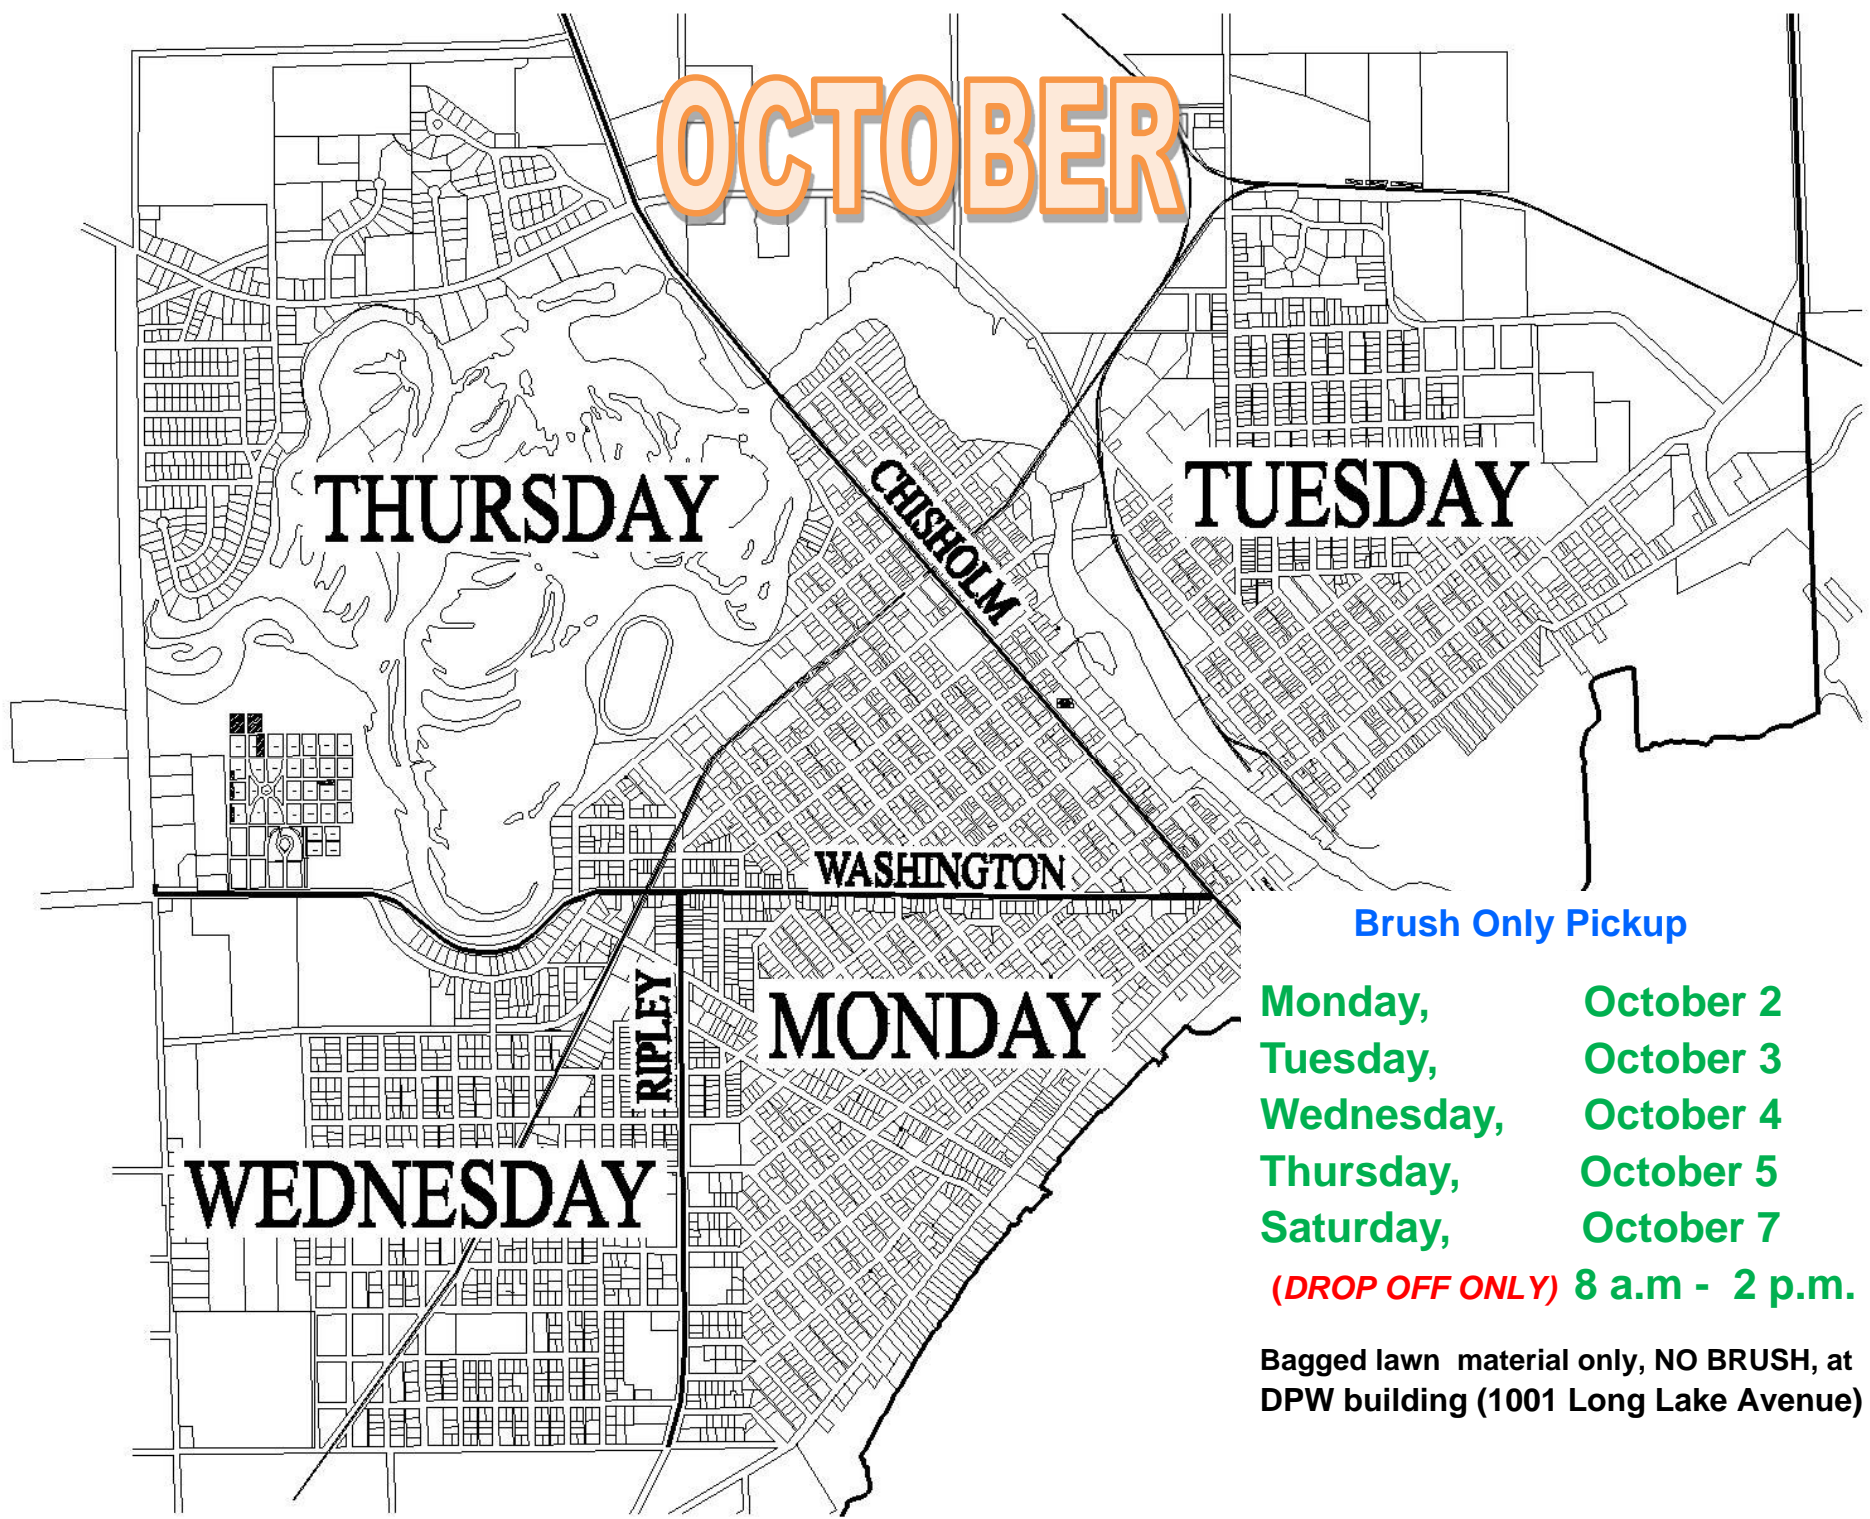

OCTOBER

Brush Only Pickup

Monday,	October 2
Tuesday,	October 3
Wednesday,	October 4
Thursday,	October 5
Saturday,	October 7
(DROP OFF ONLY) 8 a.m - 2 p.m.	

Bagged lawn material only, NO BRUSH, at DPW building (1001 Long Lake Avenue)