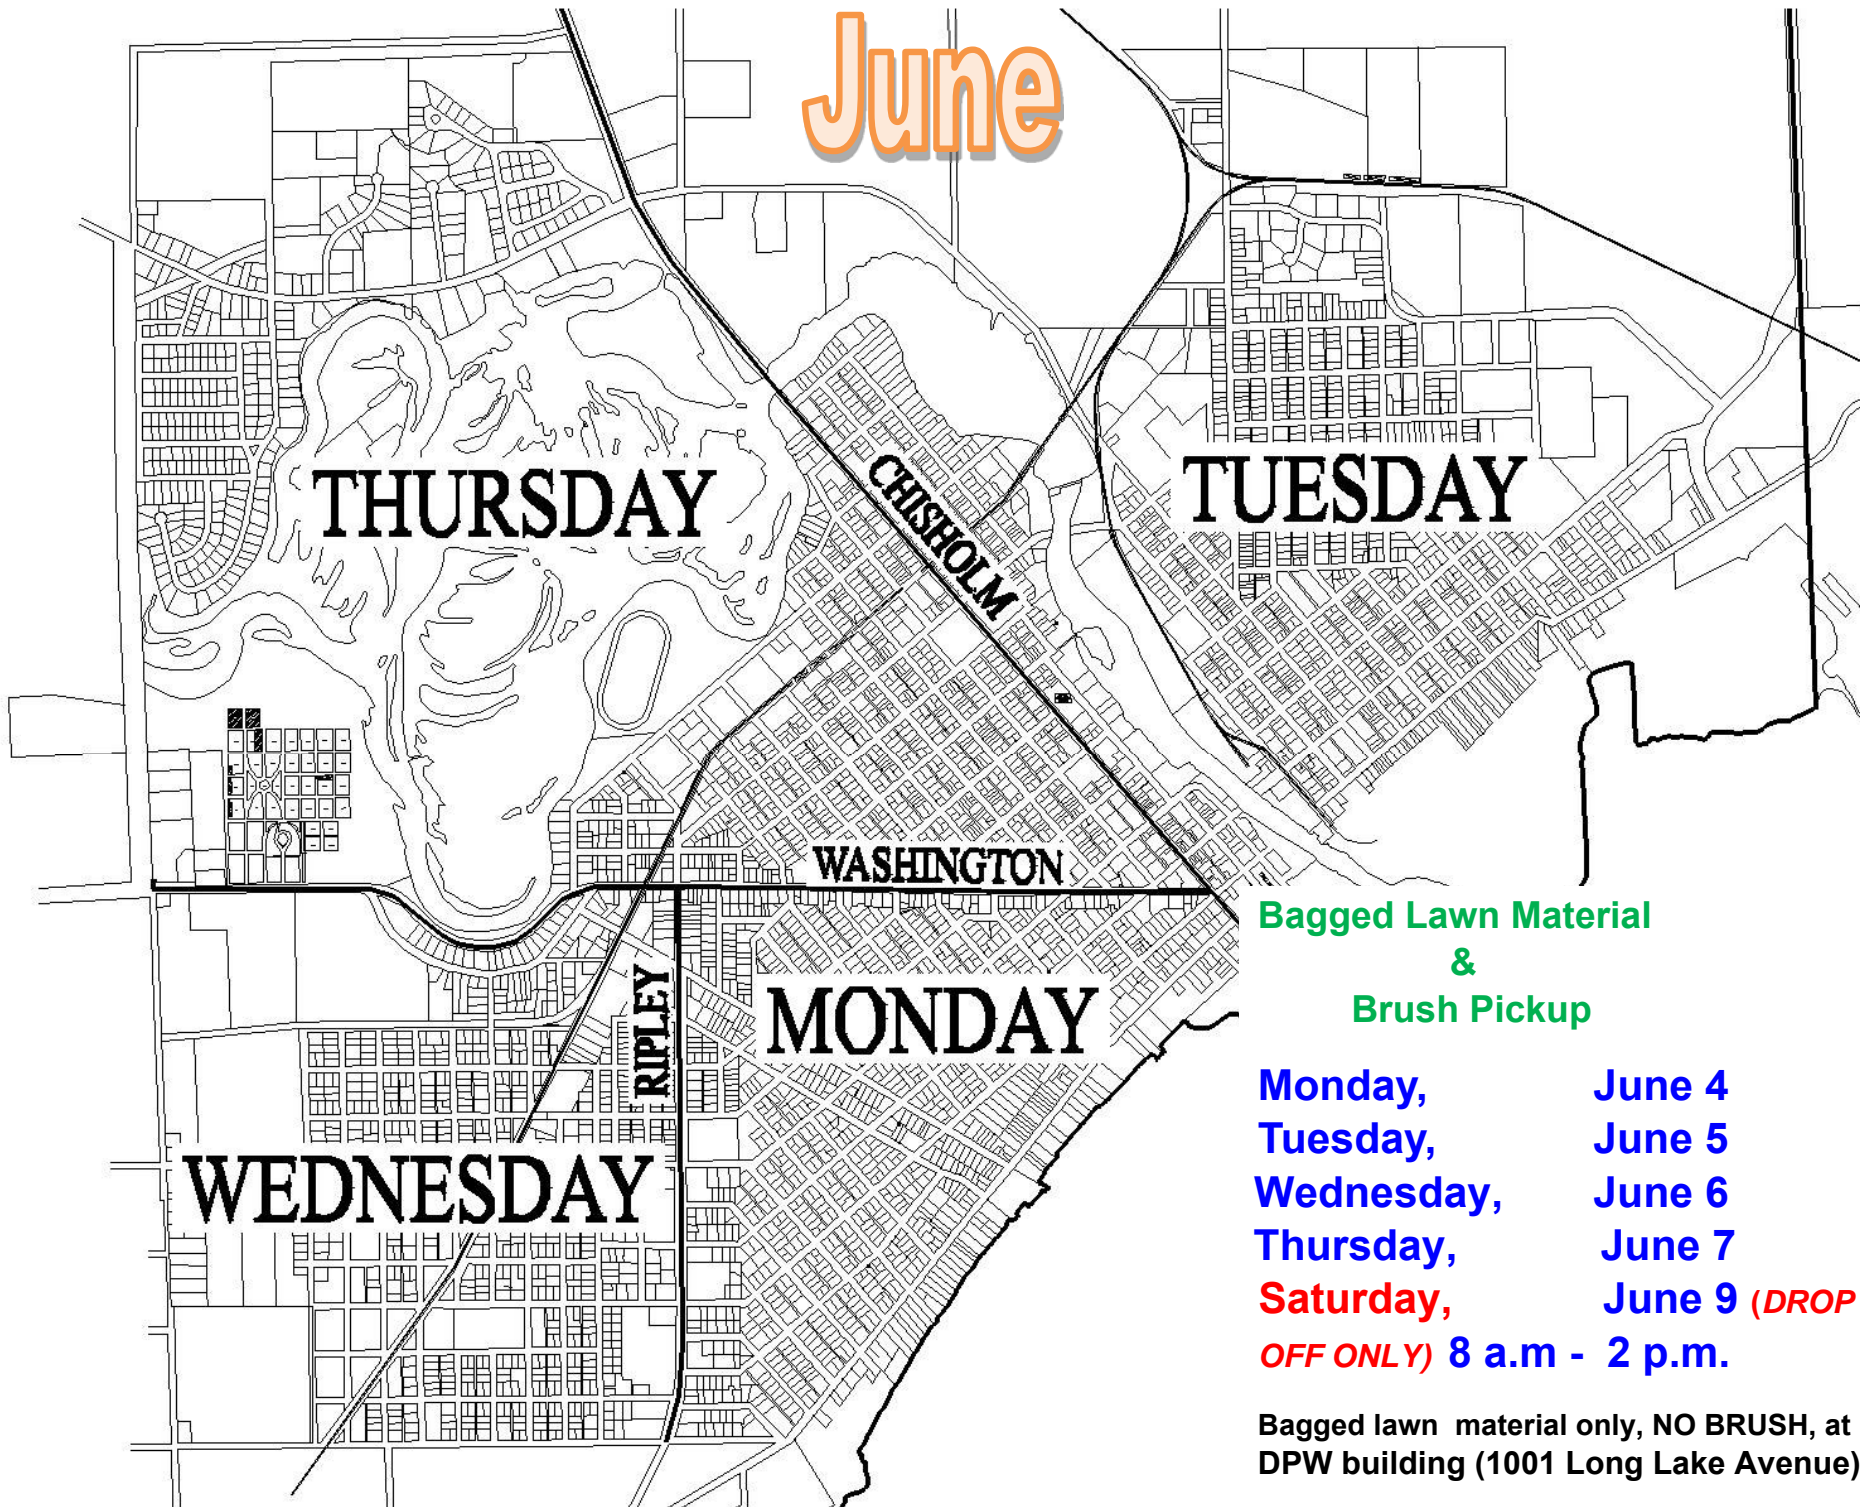

June

**Bagged Lawn Material
&
Brush Pickup**

Monday,	June 4
Tuesday,	June 5
Wednesday,	June 6
Thursday,	June 7
Saturday,	June 9 (DROPOFF ONLY)
8 a.m - 2 p.m.	

Bagged lawn material only, NO BRUSH, at DPW building (1001 Long Lake Avenue)