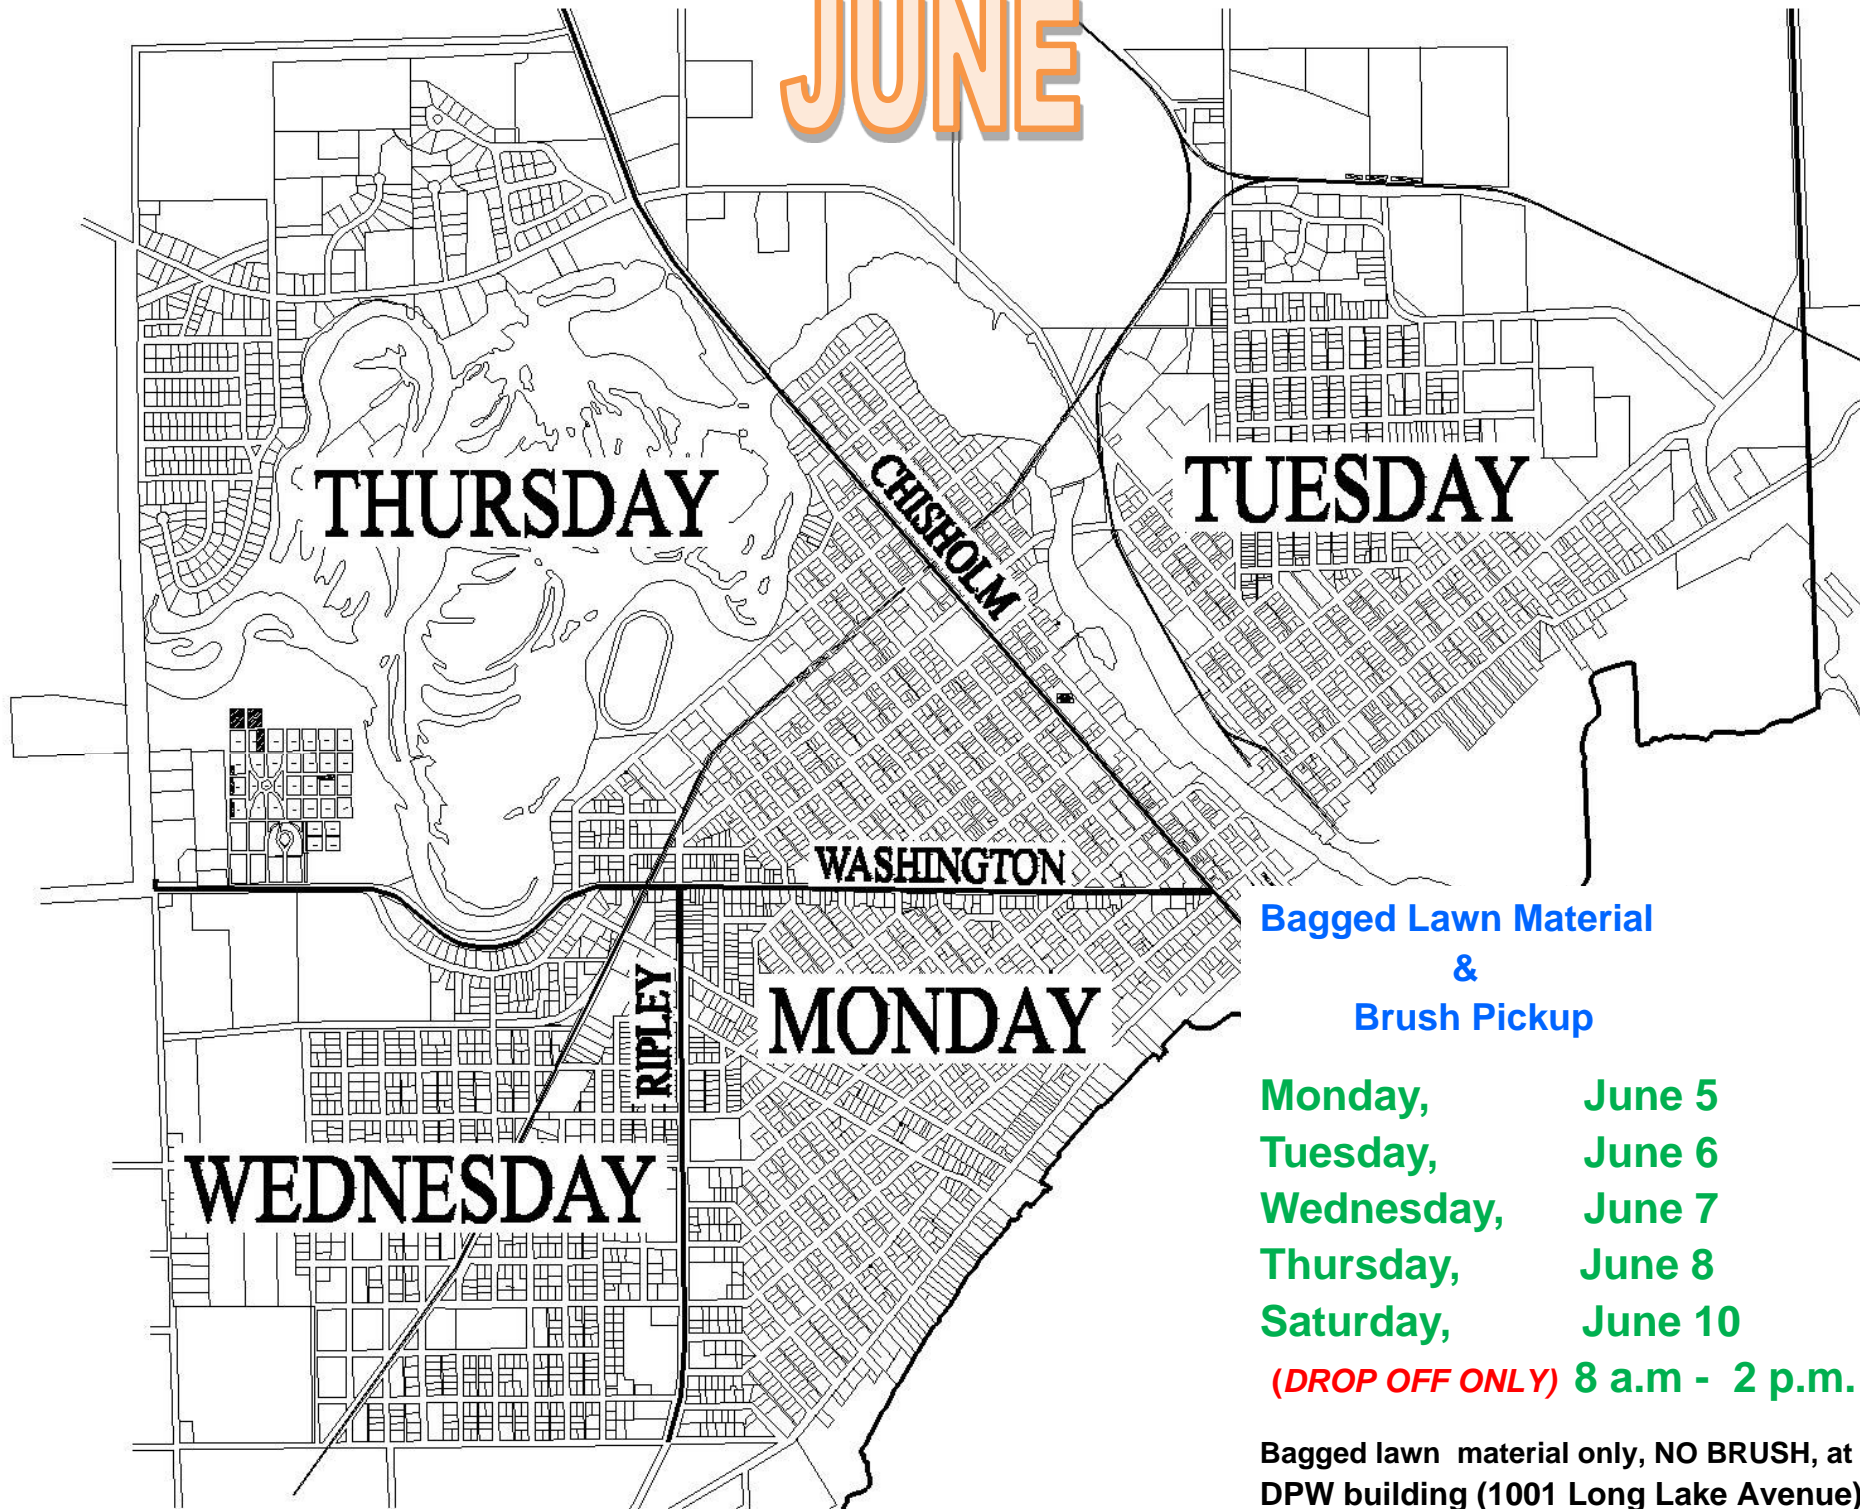

JUNE

**Bagged Lawn Material
&
Brush Pickup**

- | | |
|-------------------|----------------|
| Monday, | June 5 |
| Tuesday, | June 6 |
| Wednesday, | June 7 |
| Thursday, | June 8 |
| Saturday, | June 10 |
- (DROP OFF ONLY) 8 a.m - 2 p.m.**

**Bagged lawn material only, NO BRUSH, at
DPW building (1001 Long Lake Avenue)**