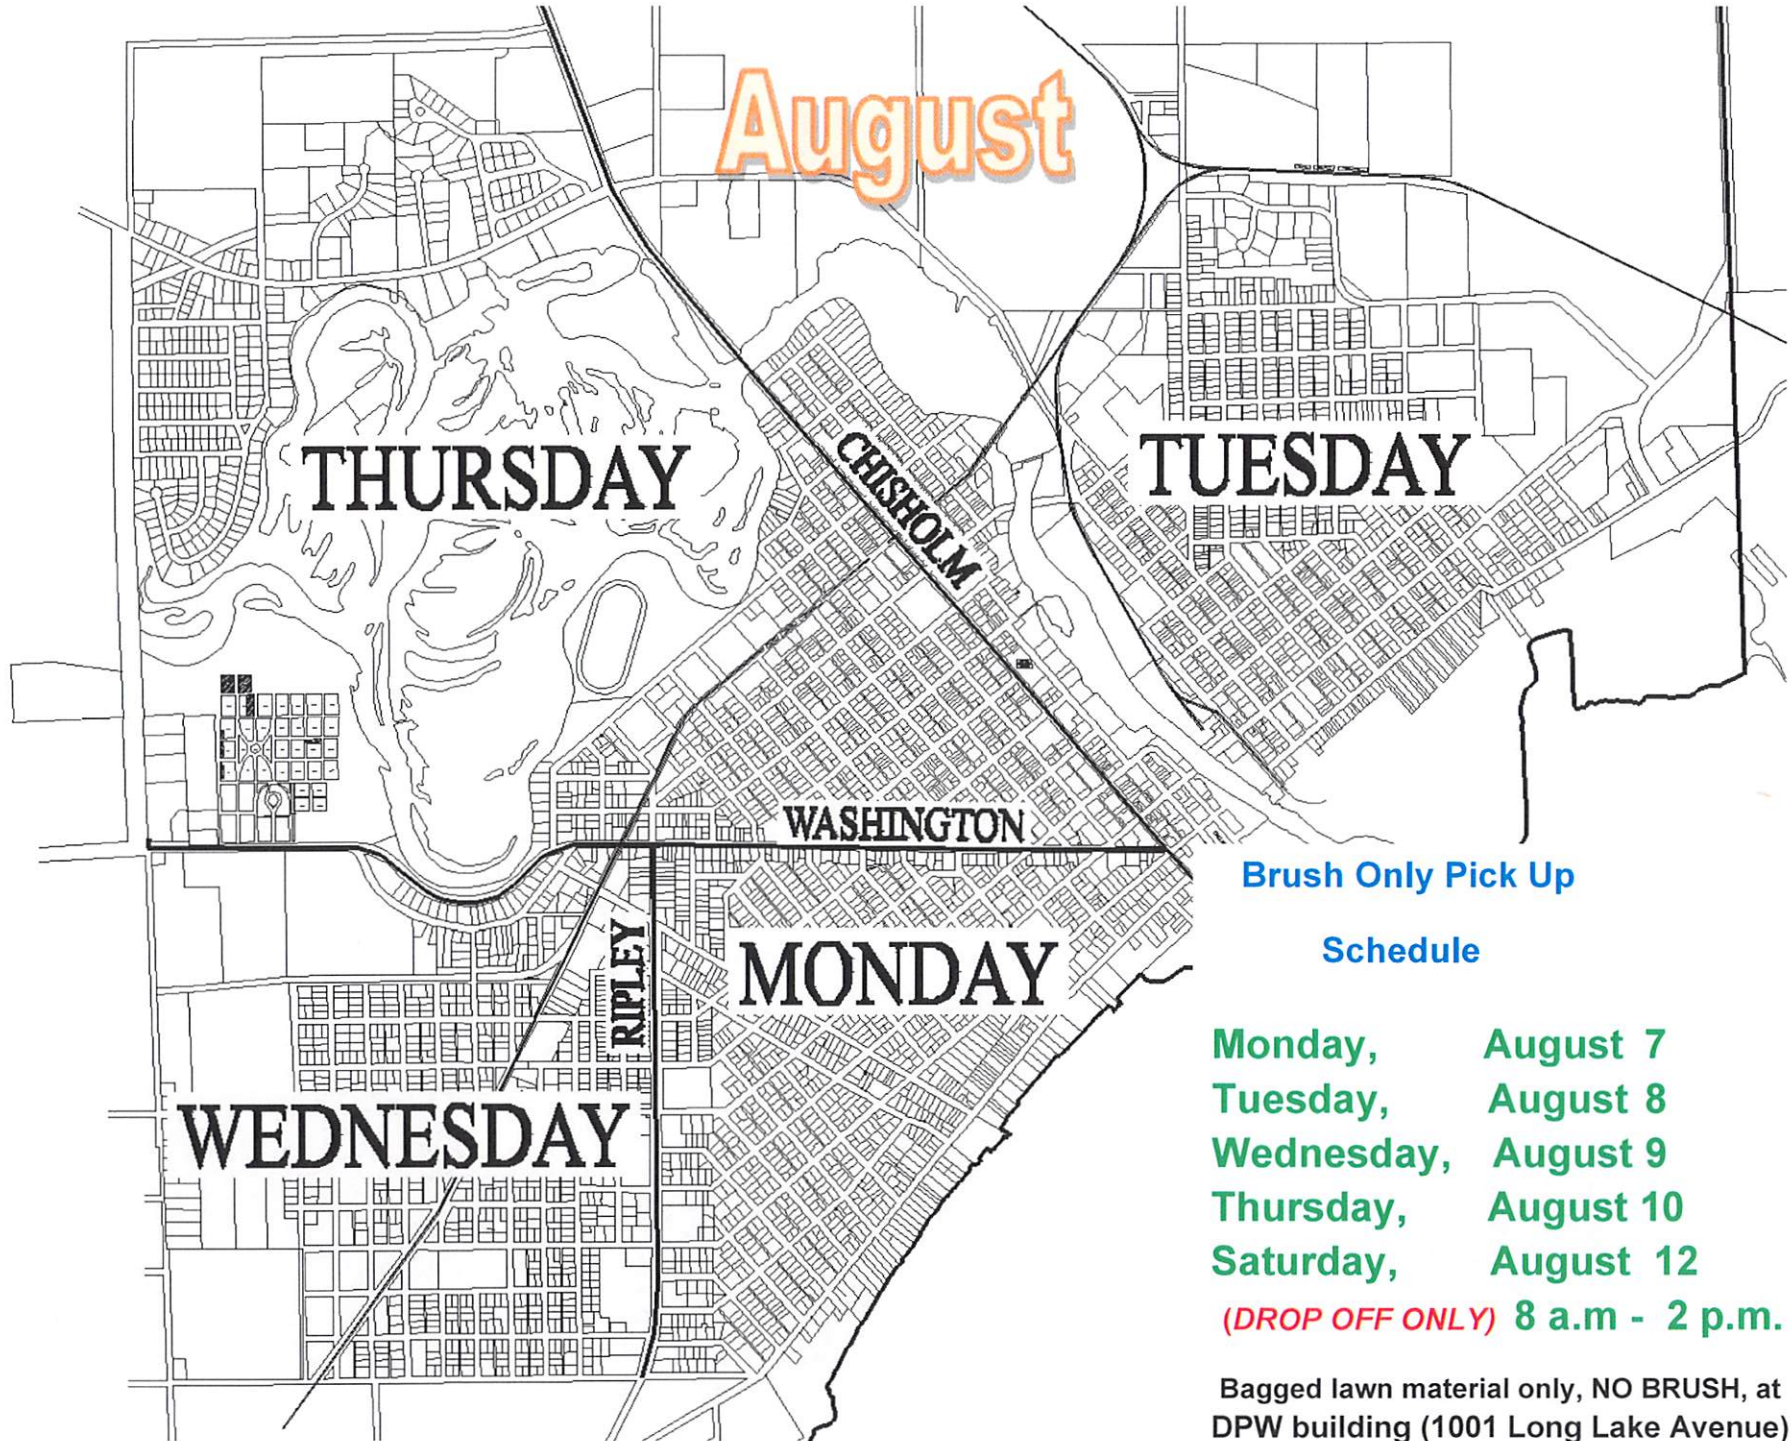

## Brush Only Pick Up

### Schedule

- Monday, August 7
  - Tuesday, August 8
  - Wednesday, August 9
  - Thursday, August 10
  - Saturday, August 12
- (DROP OFF ONLY)* 8 a.m - 2 p.m.

Bagged lawn material only, NO BRUSH, at DPW building (1001 Long Lake Avenue)