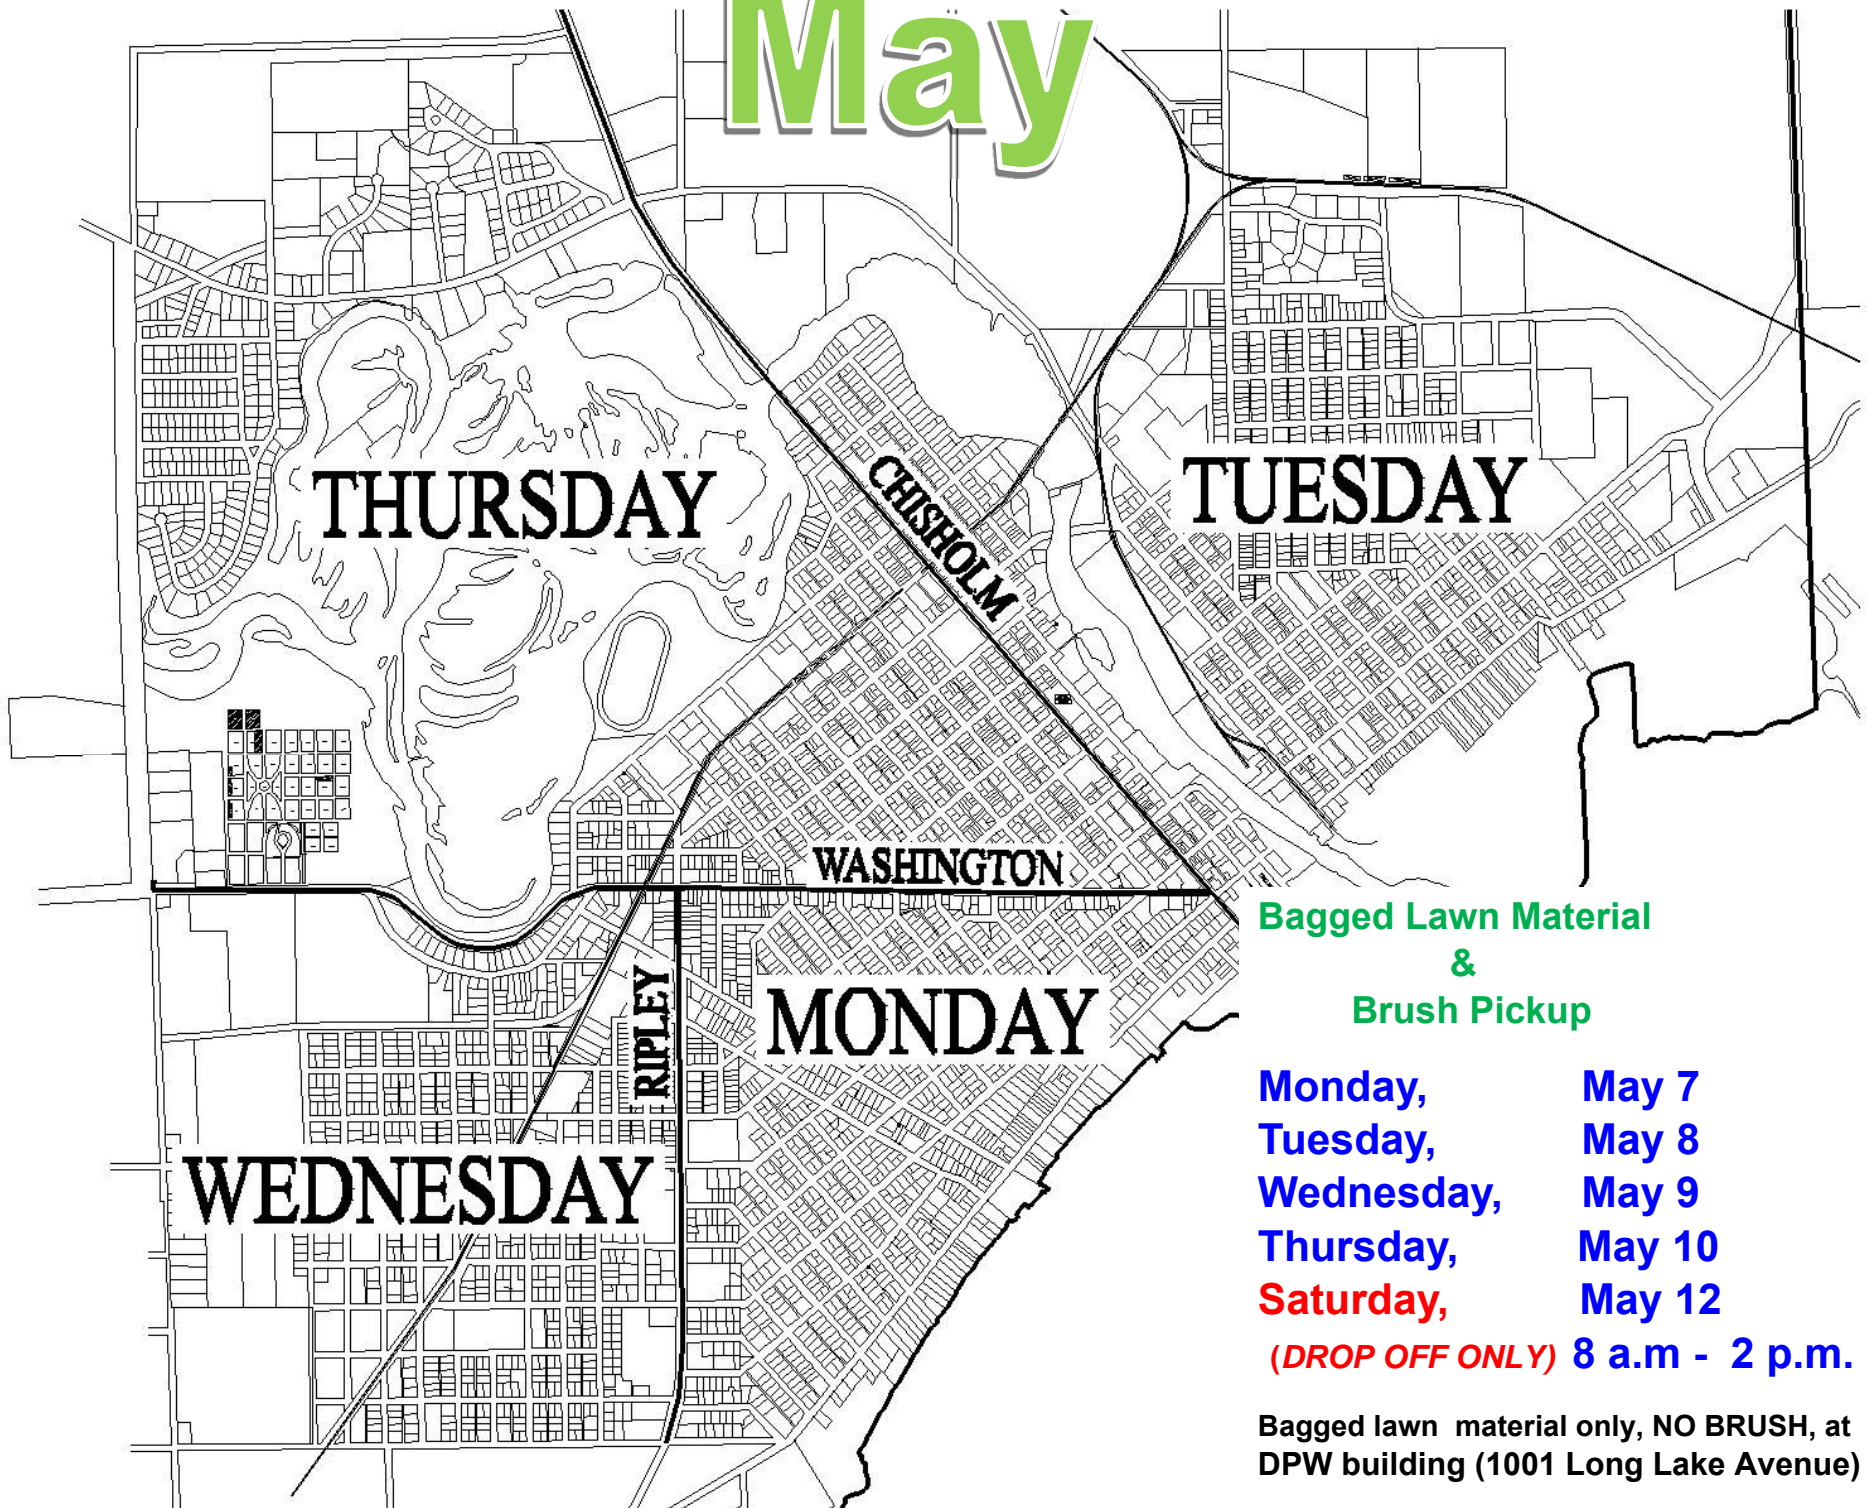

May

THURSDAY

TUESDAY

CHISHOLM

WASHINGTON

MONDAY

RIPLEY

WEDNESDAY

**Bagged Lawn Material
&
Brush Pickup**

Monday, May 7

Tuesday, May 8

Wednesday, May 9

Thursday, May 10

Saturday, May 12

(DROP OFF ONLY) 8 a.m - 2 p.m.

**Bagged lawn material only, NO BRUSH, at
DPW building (1001 Long Lake Avenue)**