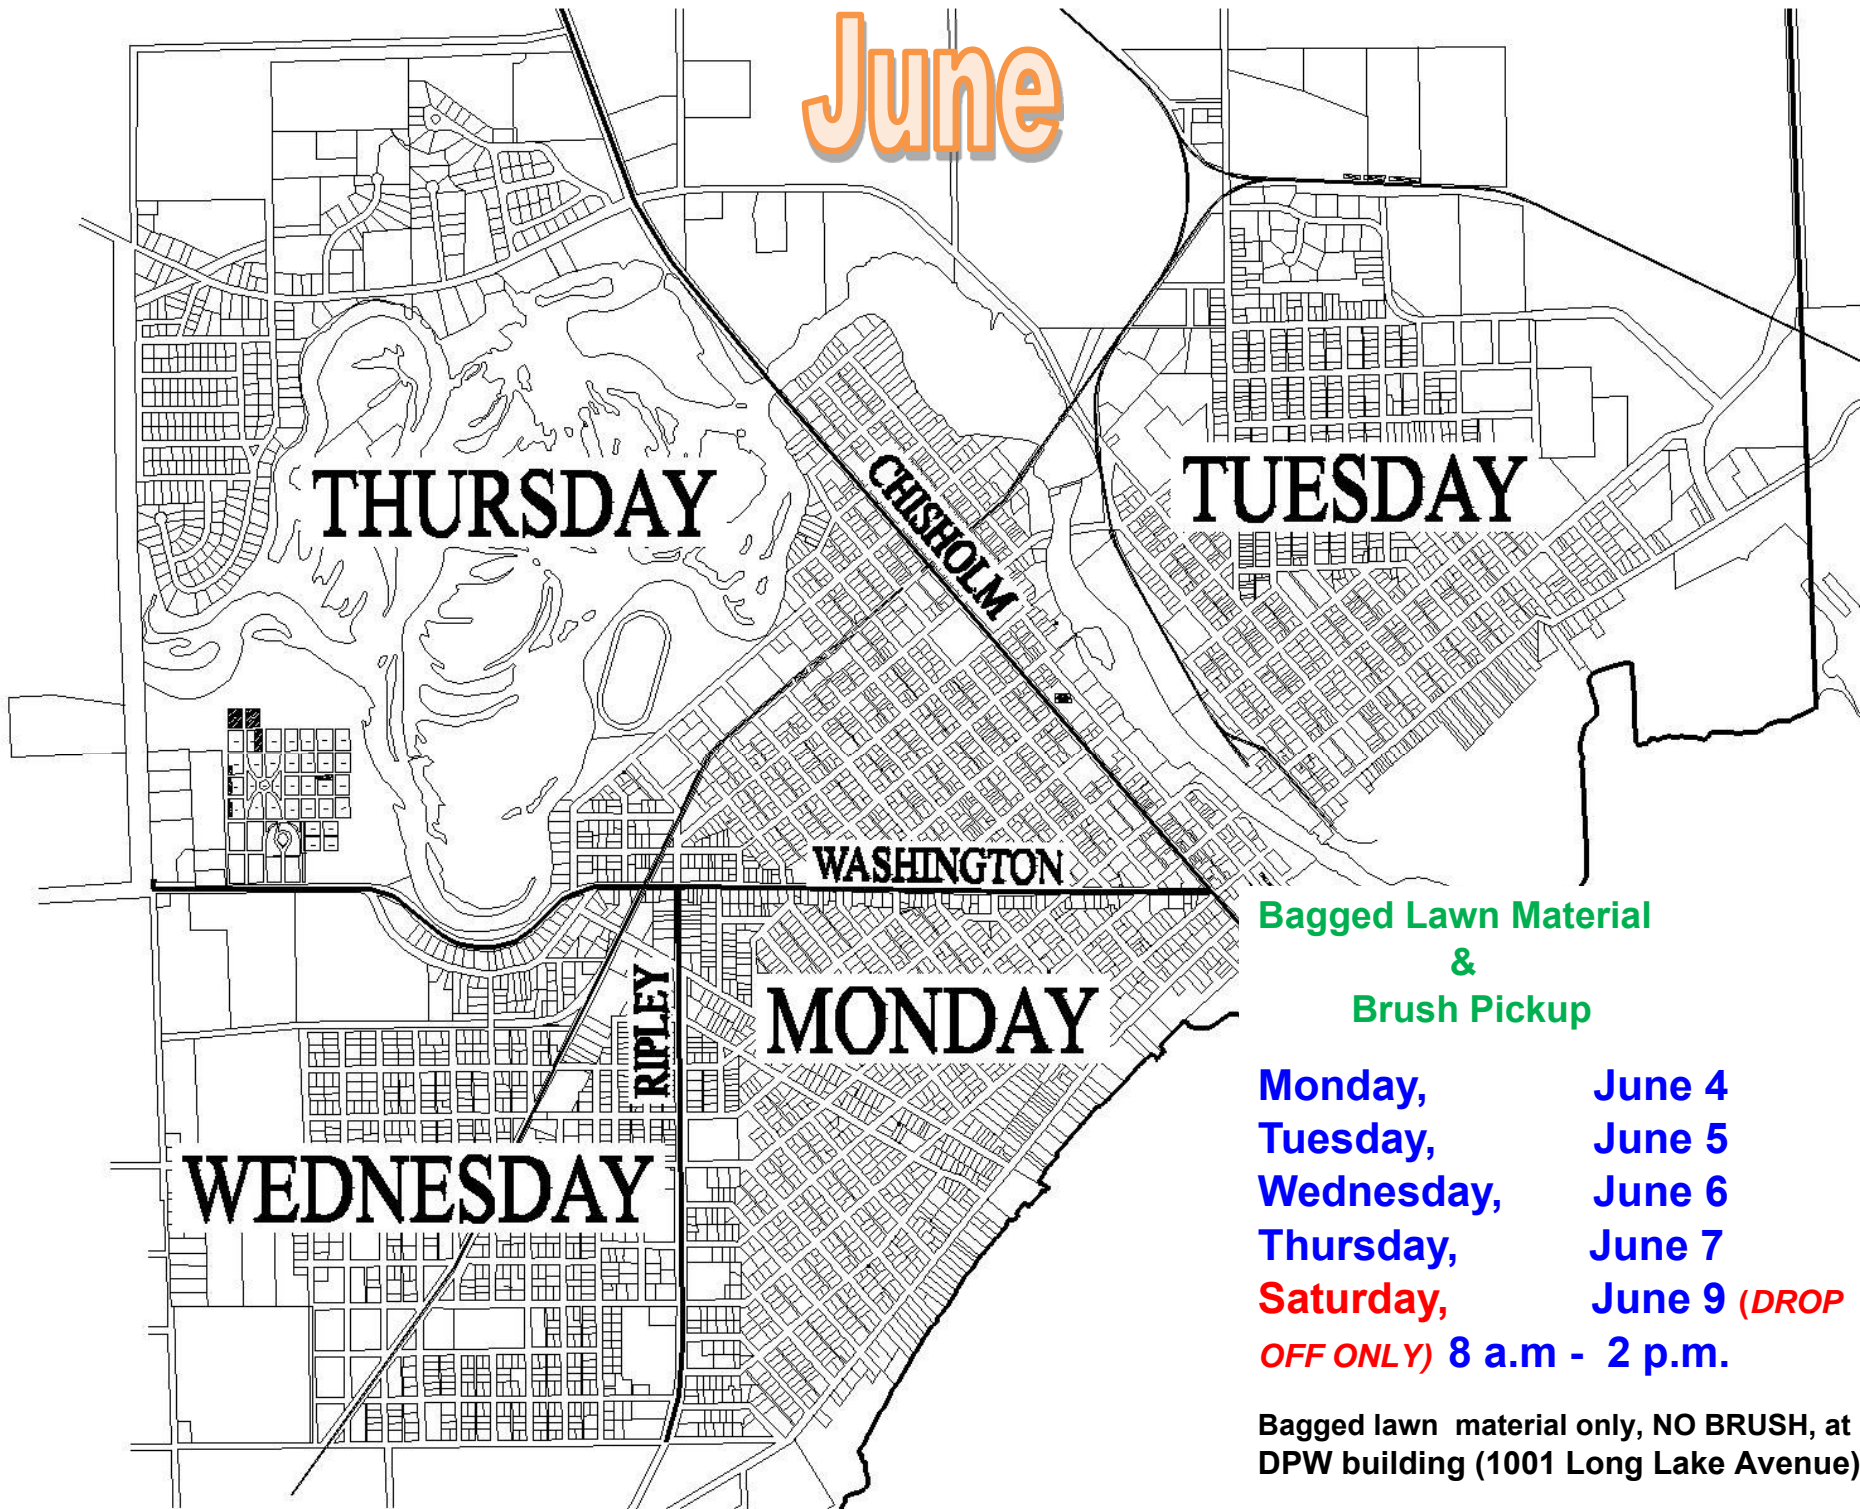

June

**Bagged Lawn Material
&
Brush Pickup**

Monday,	June 4
Tuesday,	June 5
Wednesday,	June 6
Thursday,	June 7
Saturday,	June 9 (DROP OFF ONLY)

8 a.m - 2 p.m.

Bagged lawn material only, NO BRUSH, at DPW building (1001 Long Lake Avenue)