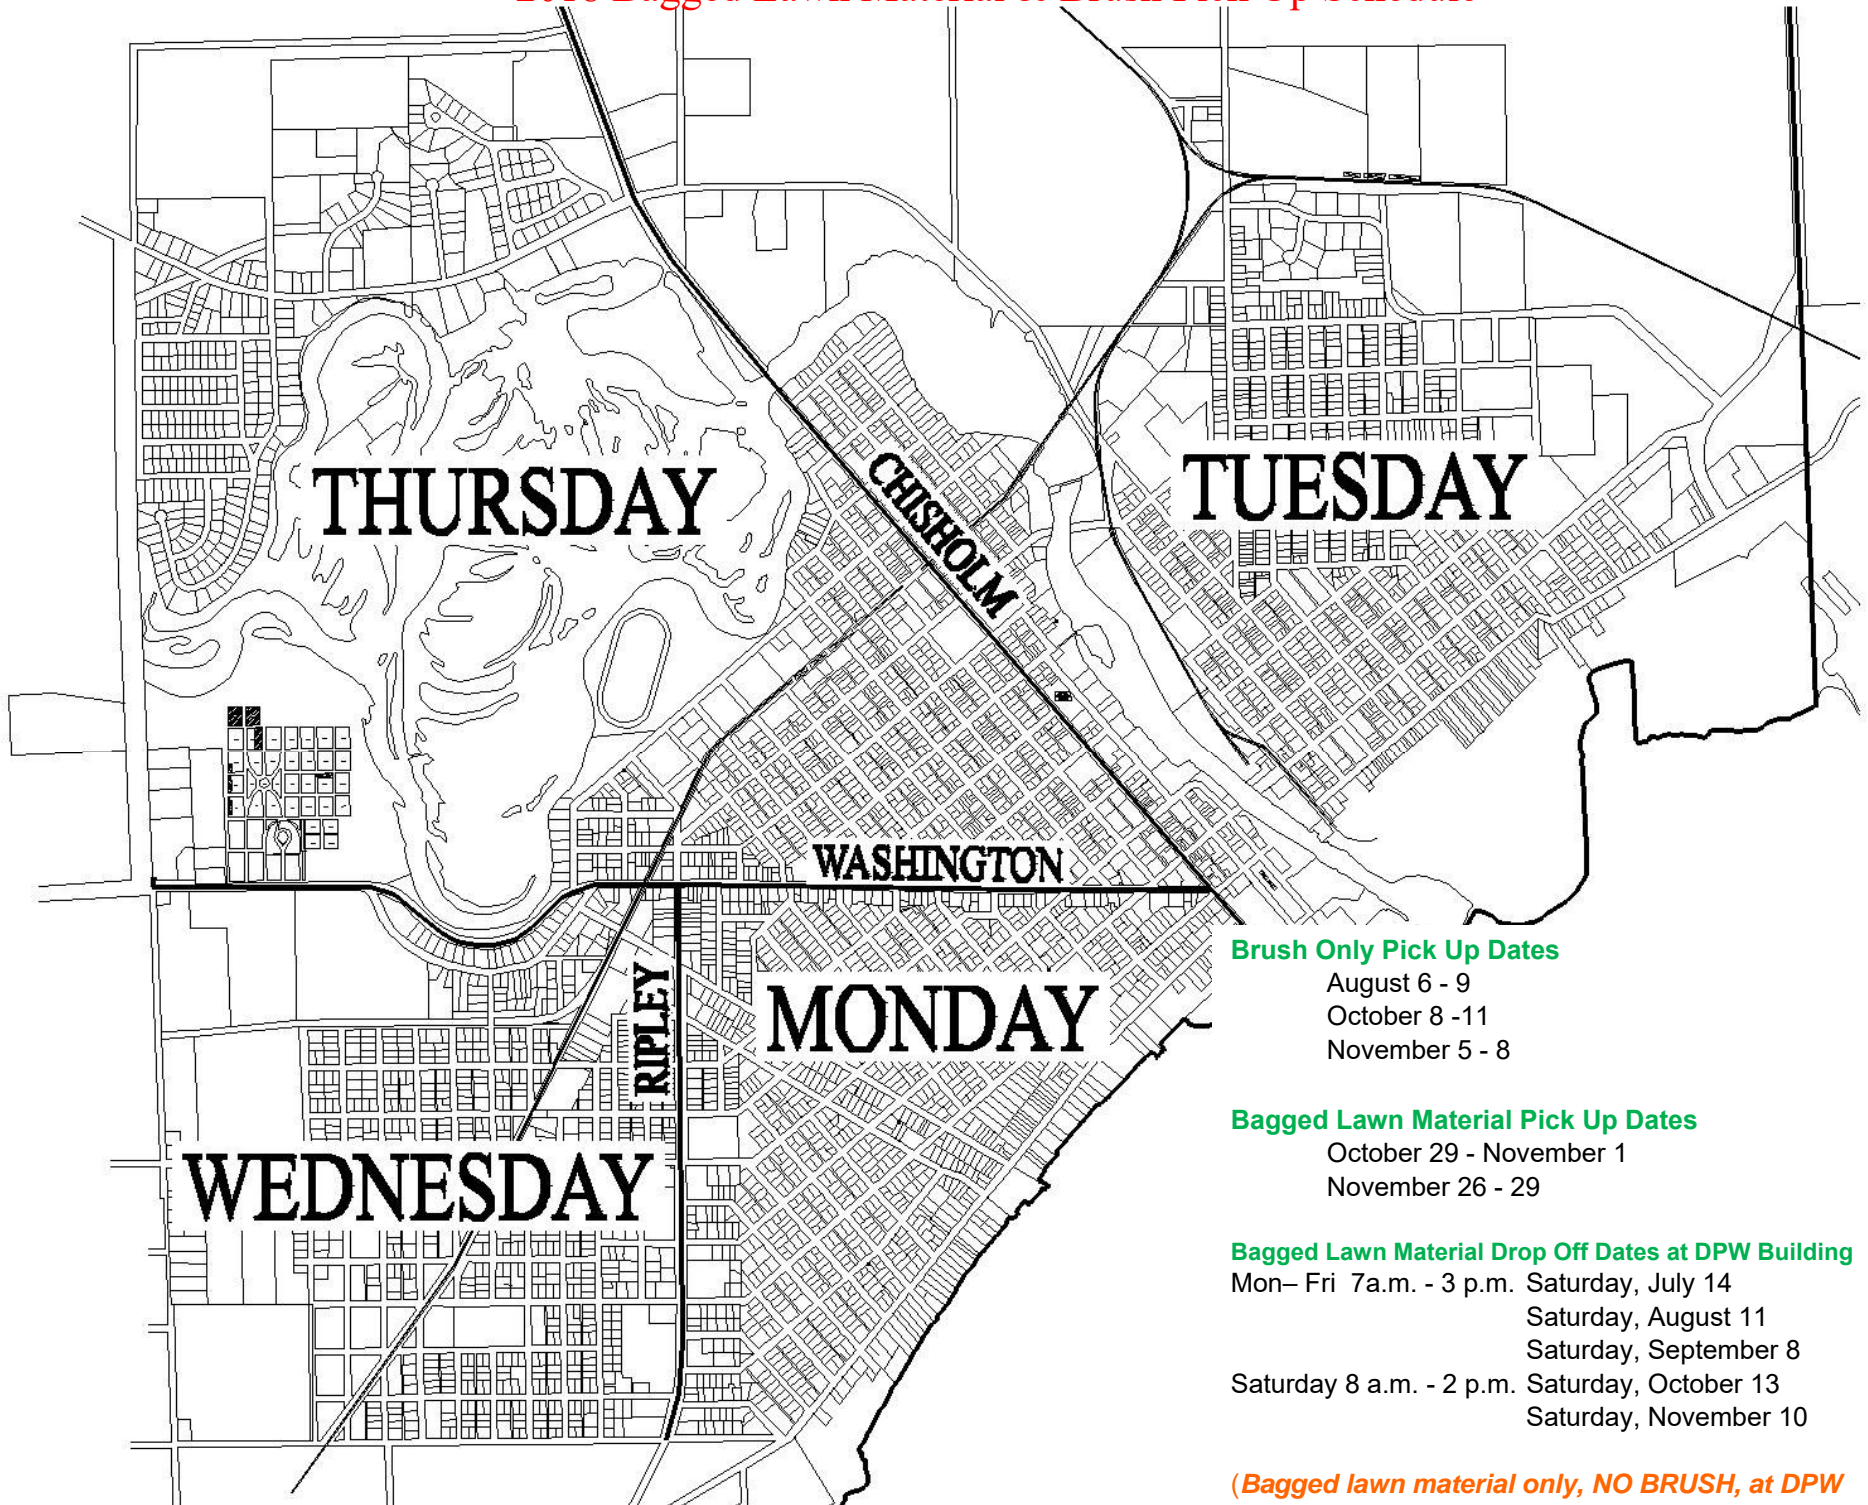

2018 Bagged Lawn Material & Brush Pick Up Schedule

Brush Only Pick Up Dates

August 6 - 9
October 8 - 11
November 5 - 8

Bagged Lawn Material Pick Up Dates

October 29 - November 1
November 26 - 29

Bagged Lawn Material Drop Off Dates at DPW Building

Mon– Fri 7 a.m. - 3 p.m. Saturday, July 14
Saturday, August 11
Saturday, September 8
Saturday 8 a.m. - 2 p.m. Saturday, October 13
Saturday, November 10

(Bagged lawn material only, NO BRUSH, at DPW building (1001 Long Lake Avenue).)